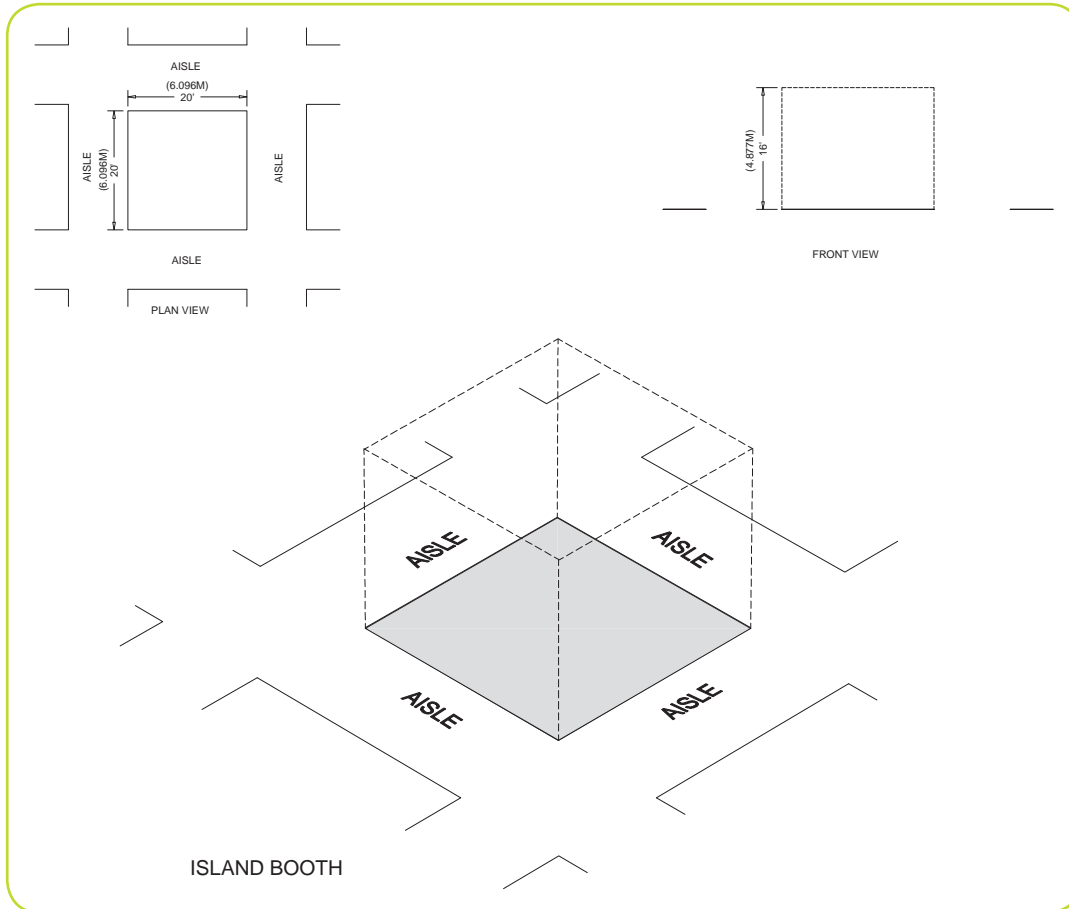

ISLAND BOOTH

An Island Booth is any size booth exposed to aisles on all four sides.

Dimensions and Use of Space

An Island Booth is typically 20ft by 20ft (6.10m by 6.10m) or larger, although it may be configured differently. The entire Cubic Content of the space may be used up to the maximum allowable height, which is usually a range of 16ft to 20ft (4.88m to 6.10m), including signage.

For the Digital Signage Expo, the maximum height for island booths is 20 ft. across the entire booth space.